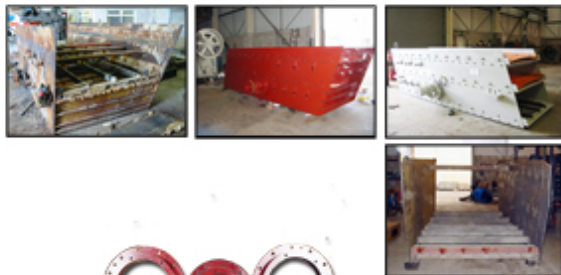

CMS-CEPCOR TECHNICAL SERVICES

screen repairs

Workshop rebuilds, equipment repaired and refurbished back to factory standard.

screen spares

Shafts, Screen tubes, Bearing housings, Bearings, Labyrinths, Springs etc.

technical services

Our technical department are able to assist with a wide range of asphalt plant requirements from plant inspections to complete turn key design projects.

asphalt plant spares

Parts for your whole plant inc. Mixer, Dryer, Elevator, Burner,